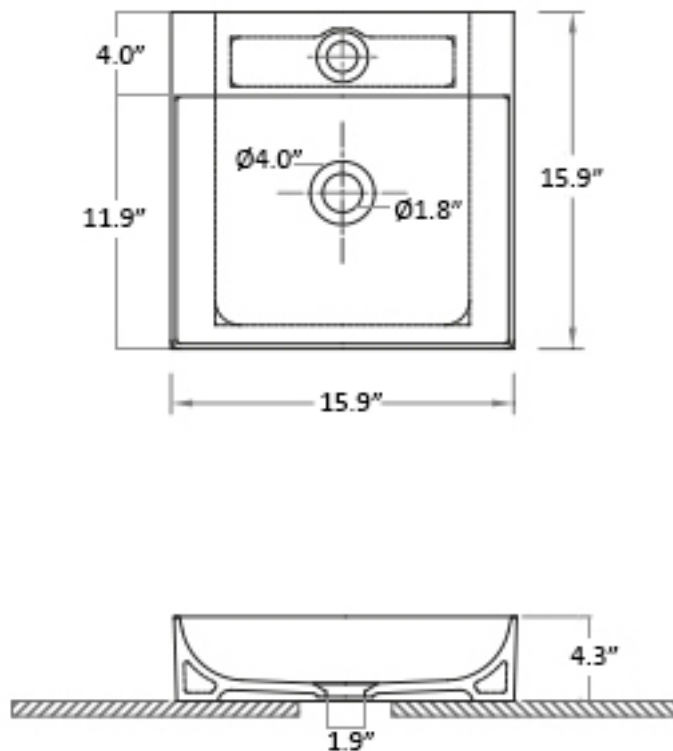

Features

- Ceramic
- Without overflow
- Countertop (vessel) installation
- With faucet hole

Vision 6440

SKU# | Option:

- Vision 6440 | White

<p>Collection Vision</p>	<p>Model Vision 6440</p>	<p>Dimensions Metric <i>1 inch = 2.54 cm</i> <i>1 inch = 25.4 mm</i></p>	 <p>1051 Lea Drive - Collegeville, PA 19426 Tel. 215 513 9400 - Fax 610 831 0215 www.ws bathcollections.com - info@ws bathcollectins.com</p>
-------------------------------------	---------------------------------------	--	---

Features

- 15.9" (404 mm) x 15.9" (404 mm) x 4.3" (110 mm)
- Ceramic
- Countertop (Vessel) Installation
- Without Overflow
- Extremely Reduced Thickness for a Captivating Design

Collection
Vision

Model |
Vision 6440

Dimensions Metric

1 inch = 2.54 cm
1 inch = 25.4 mm

WS[®]
BATH
COLLECTIONS

1051 Lea Drive - Collegeville, PA 19426
Tel. 215 513 9400 - Fax 610 831 0215
www.ws bathcollections.com - info@ws bathcollections.com

MOUNTING HARDWARE

Vessel/ countertop installation

Silicone (*optional*)

Collection
Vision

Model |
Vision 6440

Dimensions Metric
1 inch = 2.54 cm
1 inch = 25.4 mm

WS®
BATH
COLLECTIONS

1051 Lea Drive - Collegeville, PA 19426
Tel. 215 513 9400 - Fax 610 831 0215
www.ws bathcollections.com - info@ws bathcollections.com